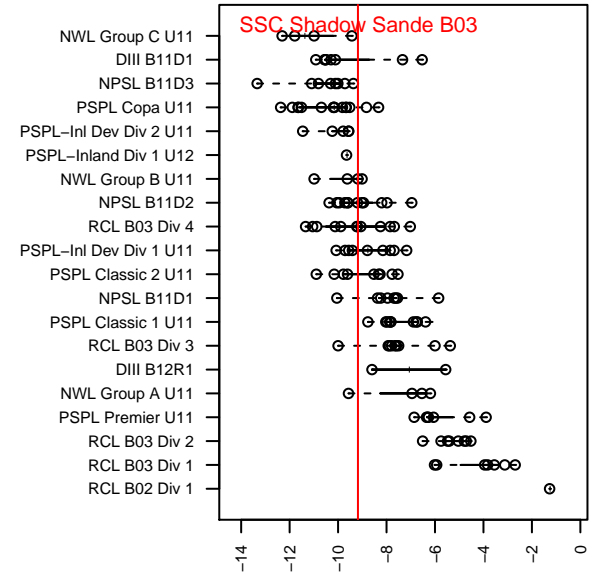

**attack and defense rating
relative to others at age
and all opponents in last 13 months**