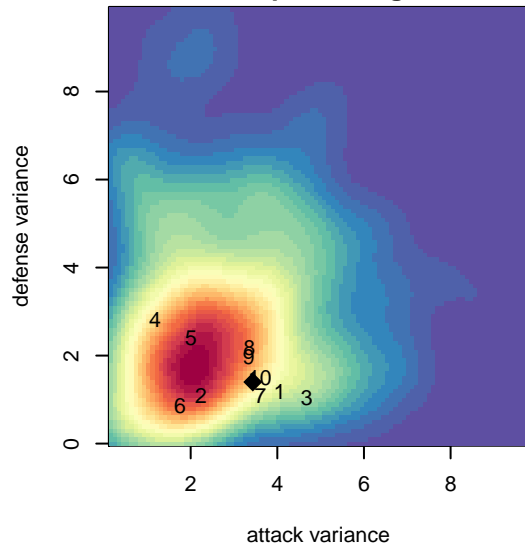

## SSC Shadow Sande B03

Spokane SC Shadow  
 Spokane, WA  
 B03 total strength=200  
 attack=0.2 defense=0.08  
 fall league = NWL Group B U11  
 spr league = Spr NWL Group B U11

alt names used:  
 SSC Shadow – Sande  
 BU11 SSC SHADOW–SANDE  
 SSC Shadow – Sande  
 SSC SHADOW–SANDE

Venues played:  
 2014 Olivia Chaffin BU11  
 2014 Pend Oreille Cup BU11 Silver  
 2014 NWL Group B U11  
 2014 Spr NWL Group B U11

**attack and defense variance (black dot)  
relative to other teams  
and top 10 in region**