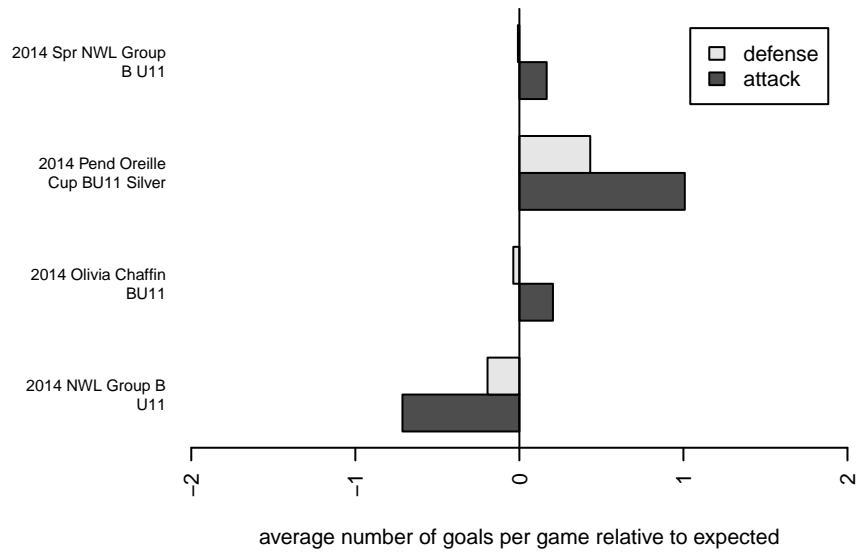

Performance relative to 13 month average