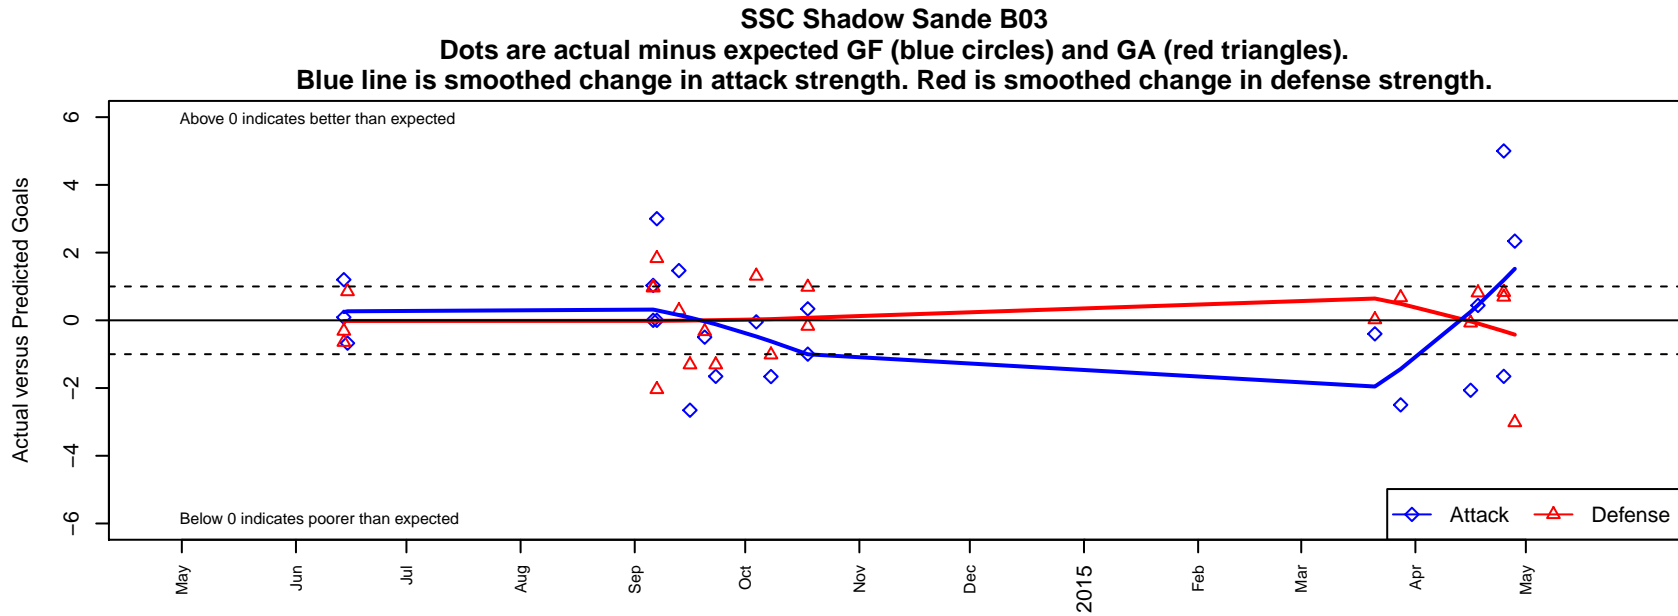

## SSC Shadow Sande B03

Spokane SC Shadow  
 Spokane, WA  
 B03 total strength=200  
 attack=0.2 defense=0.08  
 fall league = NWL Group B U11  
 spr league = Spr NWL Group B U11

alt names used:  
 SSC Shadow – Sande  
 BU11 SSC SHADOW–SANDE  
 SSC Shadow – Sande  
 SSC SHADOW–SANDE

Venues played:  
 2014 Olivia Chaffin BU11  
 2014 Pend Oreille Cup BU11 Silver  
 2014 NWL Group B U11  
 2014 Spr NWL Group B U11

**attack and defense variance (black dot)  
relative to other teams  
and top 10 in region**